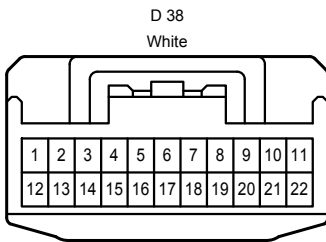

Turn Signal and Hazard Warning Light

Turn Signal and Hazard Warning Light

- * 1 : w/ Remote Control Mirror
- * 2 : w/o Remote Control Mirror

Turn Signal and Hazard Warning Light

Turn Signal and Hazard Warning Light

BA1
White

FD2
White

GD2
White