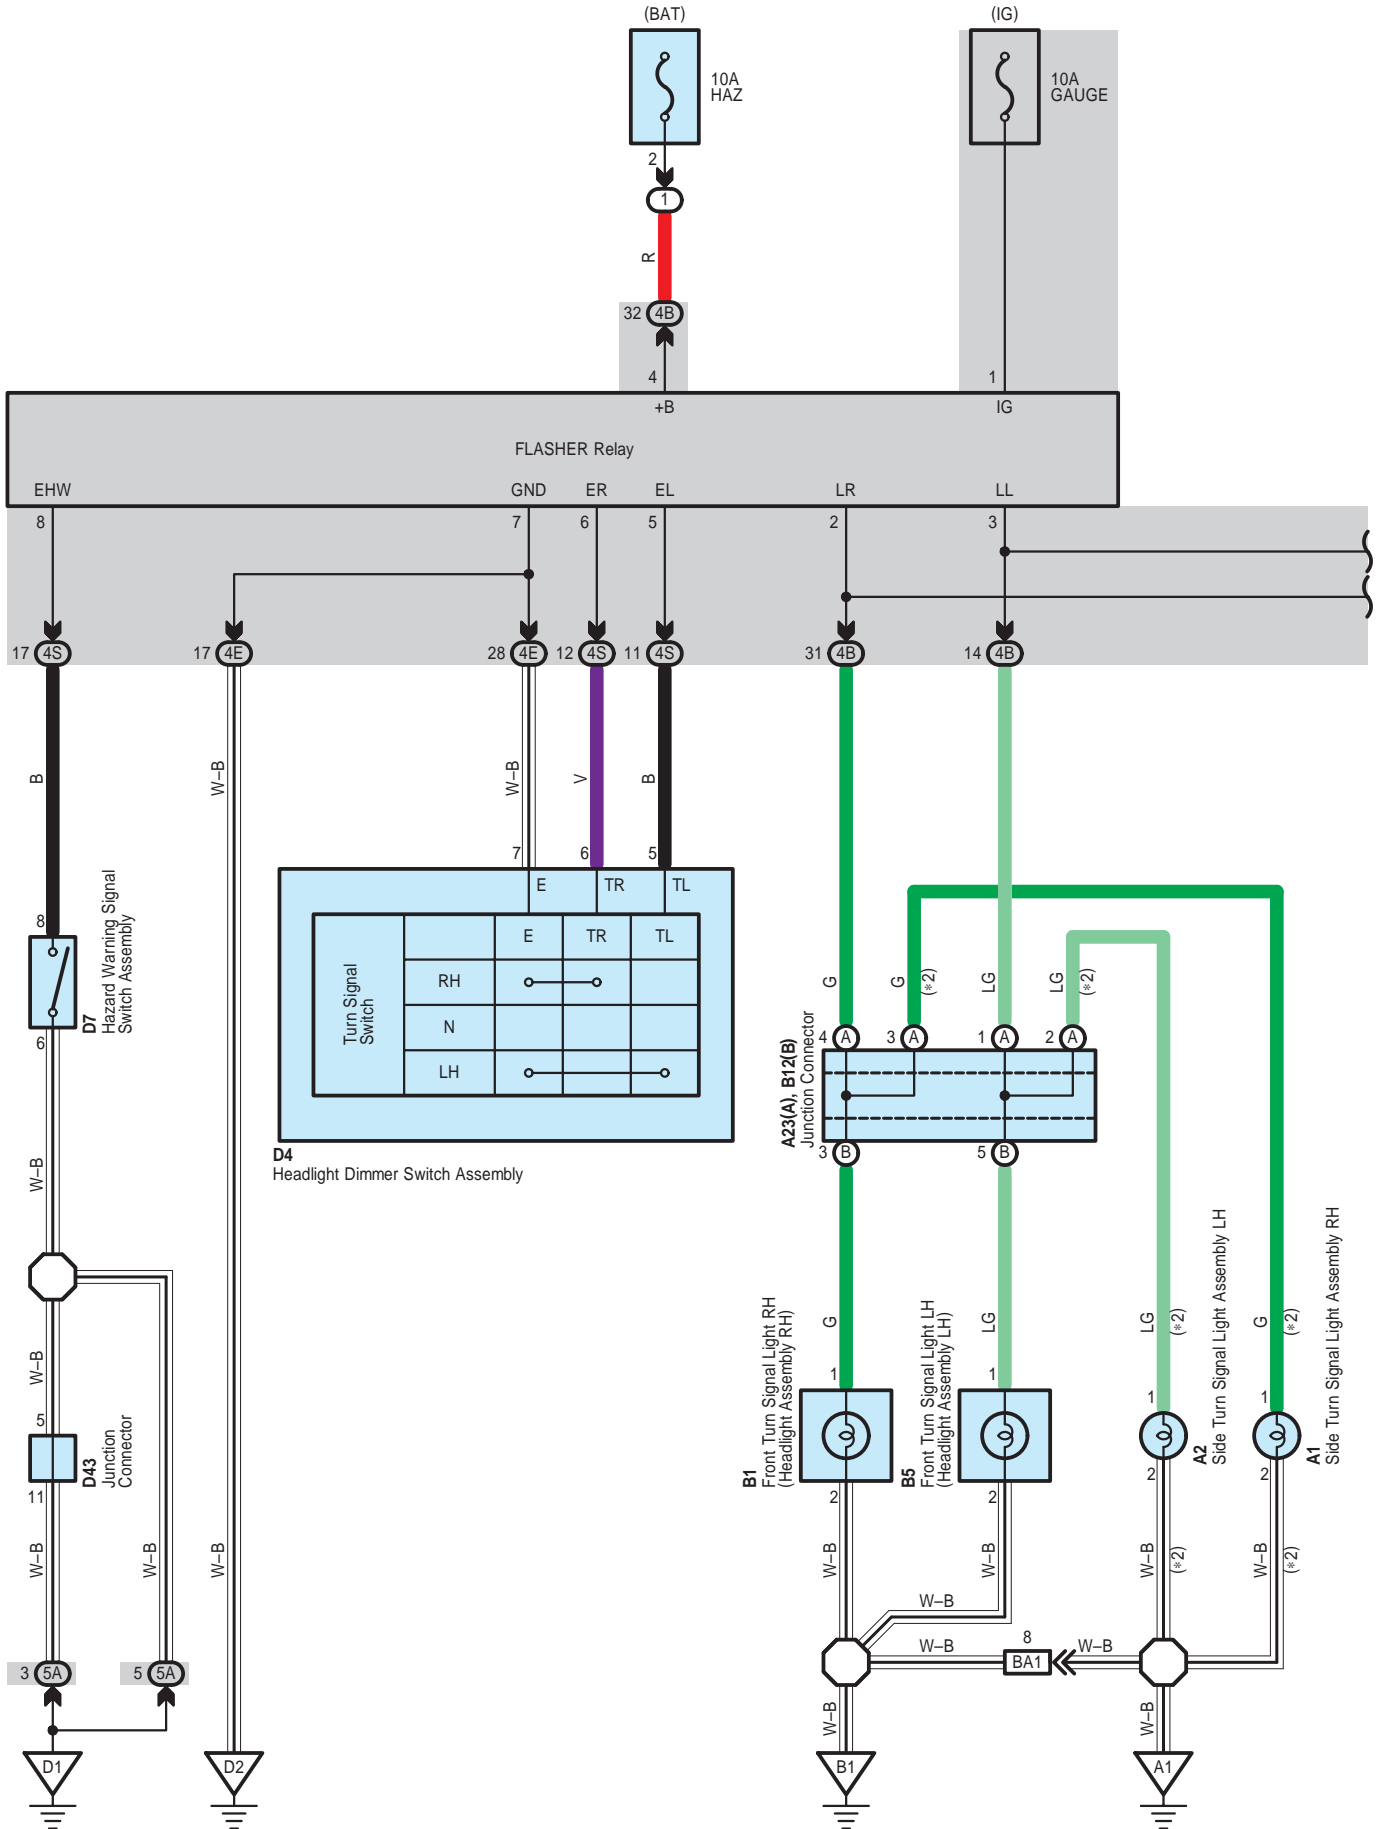

Turn Signal and Hazard Warning Light

Turn Signal and Hazard Warning Light

- * 1 : w/ Remote Control Mirror
- * 2 : w/o Remote Control Mirror

Turn Signal and Hazard Warning Light

Turn Signal and Hazard Warning Light

BA1
White

FD2
White

GD2
White