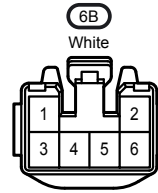

Turn Signal and Hazard Warning Light

Turn Signal and Hazard Warning Light

- * 1 : w/ Remote Control Mirror
- * 2 : w/o Remote Control Mirror

Turn Signal and Hazard Warning Light

Turn Signal and Hazard Warning Light

BA1
White

FD2
White

GD2
White