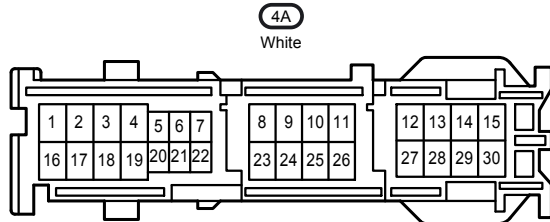

Turn Signal and Hazard Warning Light

Turn Signal and Hazard Warning Light

- * 1 : w/ Remote Control Mirror
- * 2 : w/o Remote Control Mirror

Turn Signal and Hazard Warning Light

Turn Signal and Hazard Warning Light

BA1
White

FD2
White

GD2
White