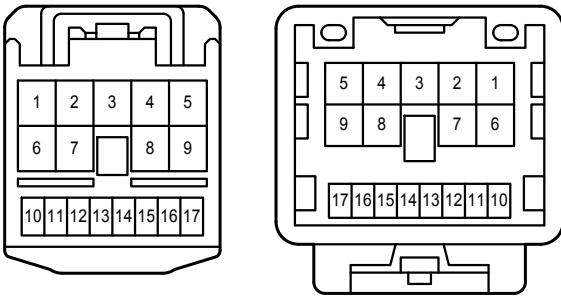

Turn Signal and Hazard Warning Light

Turn Signal and Hazard Warning Light

- * 1 : w/ Remote Control Mirror
- * 2 : w/o Remote Control Mirror

Turn Signal and Hazard Warning Light

Turn Signal and Hazard Warning Light

BA1
White

FD2
White

GD2
White