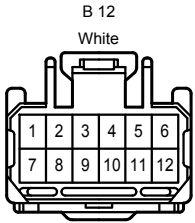

Turn Signal and Hazard Warning Light

Turn Signal and Hazard Warning Light

- * 1 : w/ Remote Control Mirror
- * 2 : w/o Remote Control Mirror

Turn Signal and Hazard Warning Light

Turn Signal and Hazard Warning Light

BA1
White

FD2
White

GD2
White