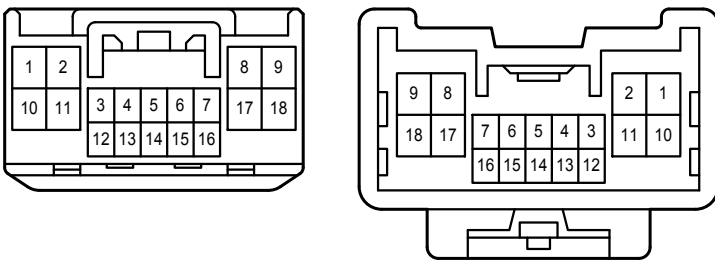

Turn Signal and Hazard Warning Light

Turn Signal and Hazard Warning Light

- * 1 : w/ Remote Control Mirror
- * 2 : w/o Remote Control Mirror

Turn Signal and Hazard Warning Light

Turn Signal and Hazard Warning Light

BA1
White

FD2
White

GD2
White