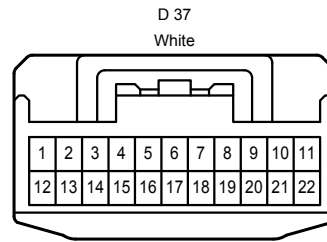

Turn Signal and Hazard Warning Light

Turn Signal and Hazard Warning Light

- * 1 : w/ Remote Control Mirror
- * 2 : w/o Remote Control Mirror

Turn Signal and Hazard Warning Light

Turn Signal and Hazard Warning Light

BA1
White

FD2
White

GD2
White