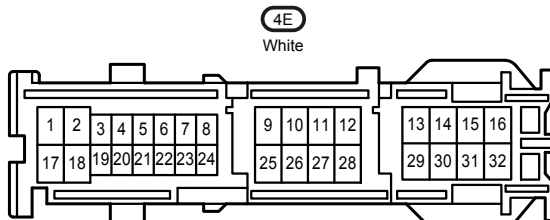

Turn Signal and Hazard Warning Light

Turn Signal and Hazard Warning Light

- * 1 : w/ Remote Control Mirror
- * 2 : w/o Remote Control Mirror

Turn Signal and Hazard Warning Light

Turn Signal and Hazard Warning Light

BA1
White

FD2
White

GD2
White