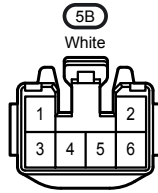

Turn Signal and Hazard Warning Light

Turn Signal and Hazard Warning Light

- * 1 : w/ Remote Control Mirror
- * 2 : w/o Remote Control Mirror

Turn Signal and Hazard Warning Light

Turn Signal and Hazard Warning Light

BA1
White

FD2
White

GD2
White