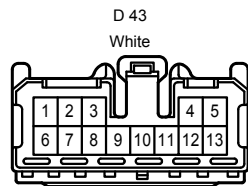

Turn Signal and Hazard Warning Light

Turn Signal and Hazard Warning Light

- * 1 : w/ Remote Control Mirror
- * 2 : w/o Remote Control Mirror

Turn Signal and Hazard Warning Light

Turn Signal and Hazard Warning Light

BA1
White

FD2
White

GD2
White