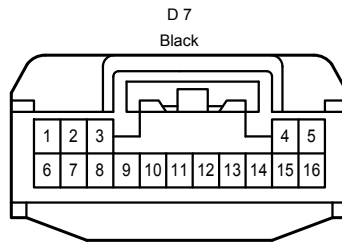

Turn Signal and Hazard Warning Light

Turn Signal and Hazard Warning Light

- * 1 : w/ Remote Control Mirror
- * 2 : w/o Remote Control Mirror

Turn Signal and Hazard Warning Light

Turn Signal and Hazard Warning Light

BA1
White

FD2
White

GD2
White