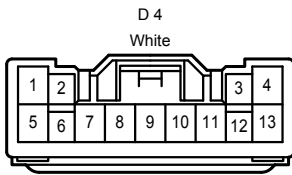

Turn Signal and Hazard Warning Light

Turn Signal and Hazard Warning Light

- * 1 : w/ Remote Control Mirror
- * 2 : w/o Remote Control Mirror

Turn Signal and Hazard Warning Light

Turn Signal and Hazard Warning Light

BA1
White

FD2
White

GD2
White