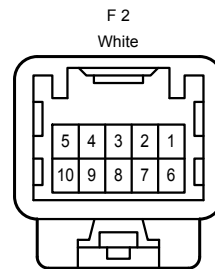

Turn Signal and Hazard Warning Light

Turn Signal and Hazard Warning Light

- * 1 : w/ Remote Control Mirror
- * 2 : w/o Remote Control Mirror

Turn Signal and Hazard Warning Light

Turn Signal and Hazard Warning Light

BA1
White

FD2
White

GD2
White