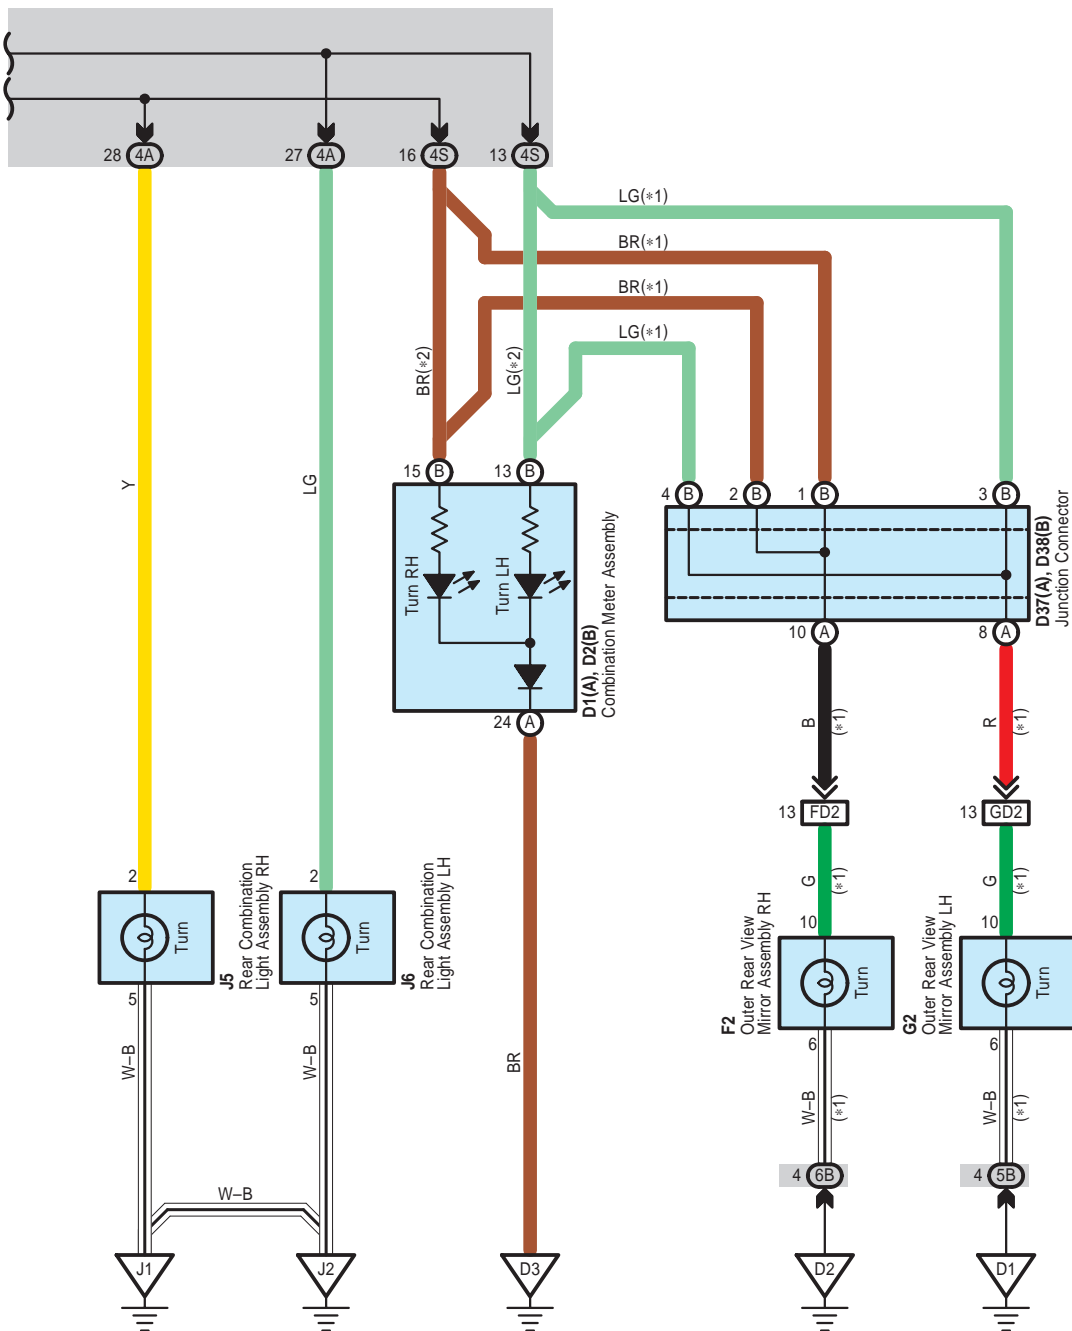

Turn Signal and Hazard Warning Light

Turn Signal and Hazard Warning Light

- * 1 : w/ Remote Control Mirror
- * 2 : w/o Remote Control Mirror

Turn Signal and Hazard Warning Light

Turn Signal and Hazard Warning Light

BA1
White

FD2
White

GD2
White