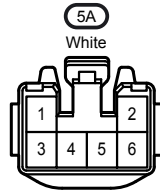

Turn Signal and Hazard Warning Light

Turn Signal and Hazard Warning Light

- * 1 : w/ Remote Control Mirror
- * 2 : w/o Remote Control Mirror

Turn Signal and Hazard Warning Light

Turn Signal and Hazard Warning Light

BA1
White

FD2
White

GD2
White