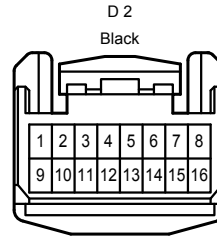

Turn Signal and Hazard Warning Light

Turn Signal and Hazard Warning Light

- * 1 : w/ Remote Control Mirror
- * 2 : w/o Remote Control Mirror

Turn Signal and Hazard Warning Light

Turn Signal and Hazard Warning Light

BA1
White

FD2
White

GD2
White