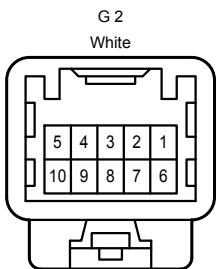

Turn Signal and Hazard Warning Light

Turn Signal and Hazard Warning Light

- * 1 : w/ Remote Control Mirror
- * 2 : w/o Remote Control Mirror

Turn Signal and Hazard Warning Light

Turn Signal and Hazard Warning Light

BA1
White

FD2
White

GD2
White