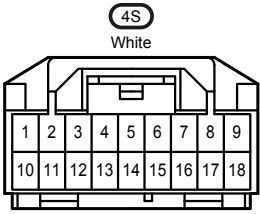

Turn Signal and Hazard Warning Light

Turn Signal and Hazard Warning Light

- * 1 : w/ Remote Control Mirror
- * 2 : w/o Remote Control Mirror

Turn Signal and Hazard Warning Light

Turn Signal and Hazard Warning Light

BA1
White

FD2
White

GD2
White