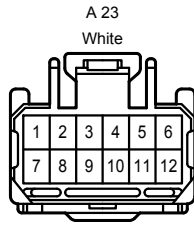

Turn Signal and Hazard Warning Light

Turn Signal and Hazard Warning Light

- * 1 : w/ Remote Control Mirror
- * 2 : w/o Remote Control Mirror

Turn Signal and Hazard Warning Light

Turn Signal and Hazard Warning Light

BA1
White

FD2
White

GD2
White