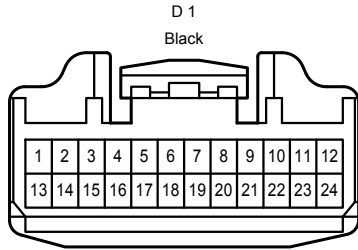

Turn Signal and Hazard Warning Light

Turn Signal and Hazard Warning Light

- * 1 : w/ Remote Control Mirror
- * 2 : w/o Remote Control Mirror

Turn Signal and Hazard Warning Light

Turn Signal and Hazard Warning Light

BA1
White

FD2
White

GD2
White