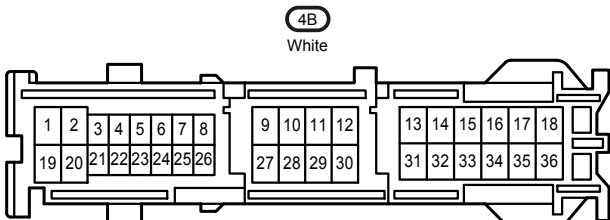

Turn Signal and Hazard Warning Light

Turn Signal and Hazard Warning Light

- * 1 : w/ Remote Control Mirror
- * 2 : w/o Remote Control Mirror

Turn Signal and Hazard Warning Light

Turn Signal and Hazard Warning Light

BA1
White

FD2
White

GD2
White