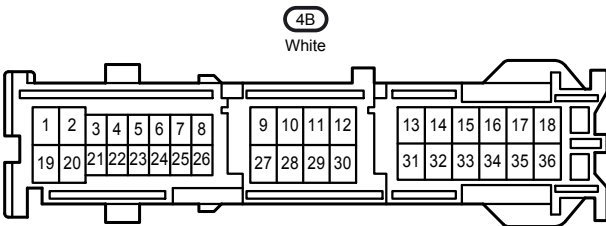

Power Window

G7
Power Window Regulator Master Switch Assembly

Power Window

Power Window

FD2
White

GD2
White

HJ1
White

IJ1
White