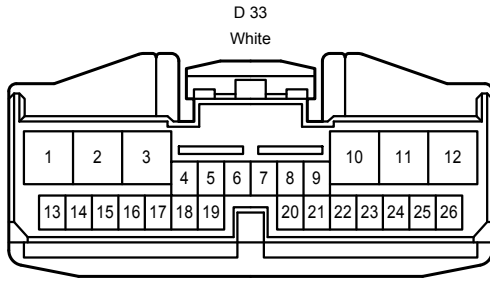

Power Window

G7
Power Window Regulator Master Switch Assembly

Power Window

Power Window

FD2
White

GD2
White

HJ1
White

IJ1
White