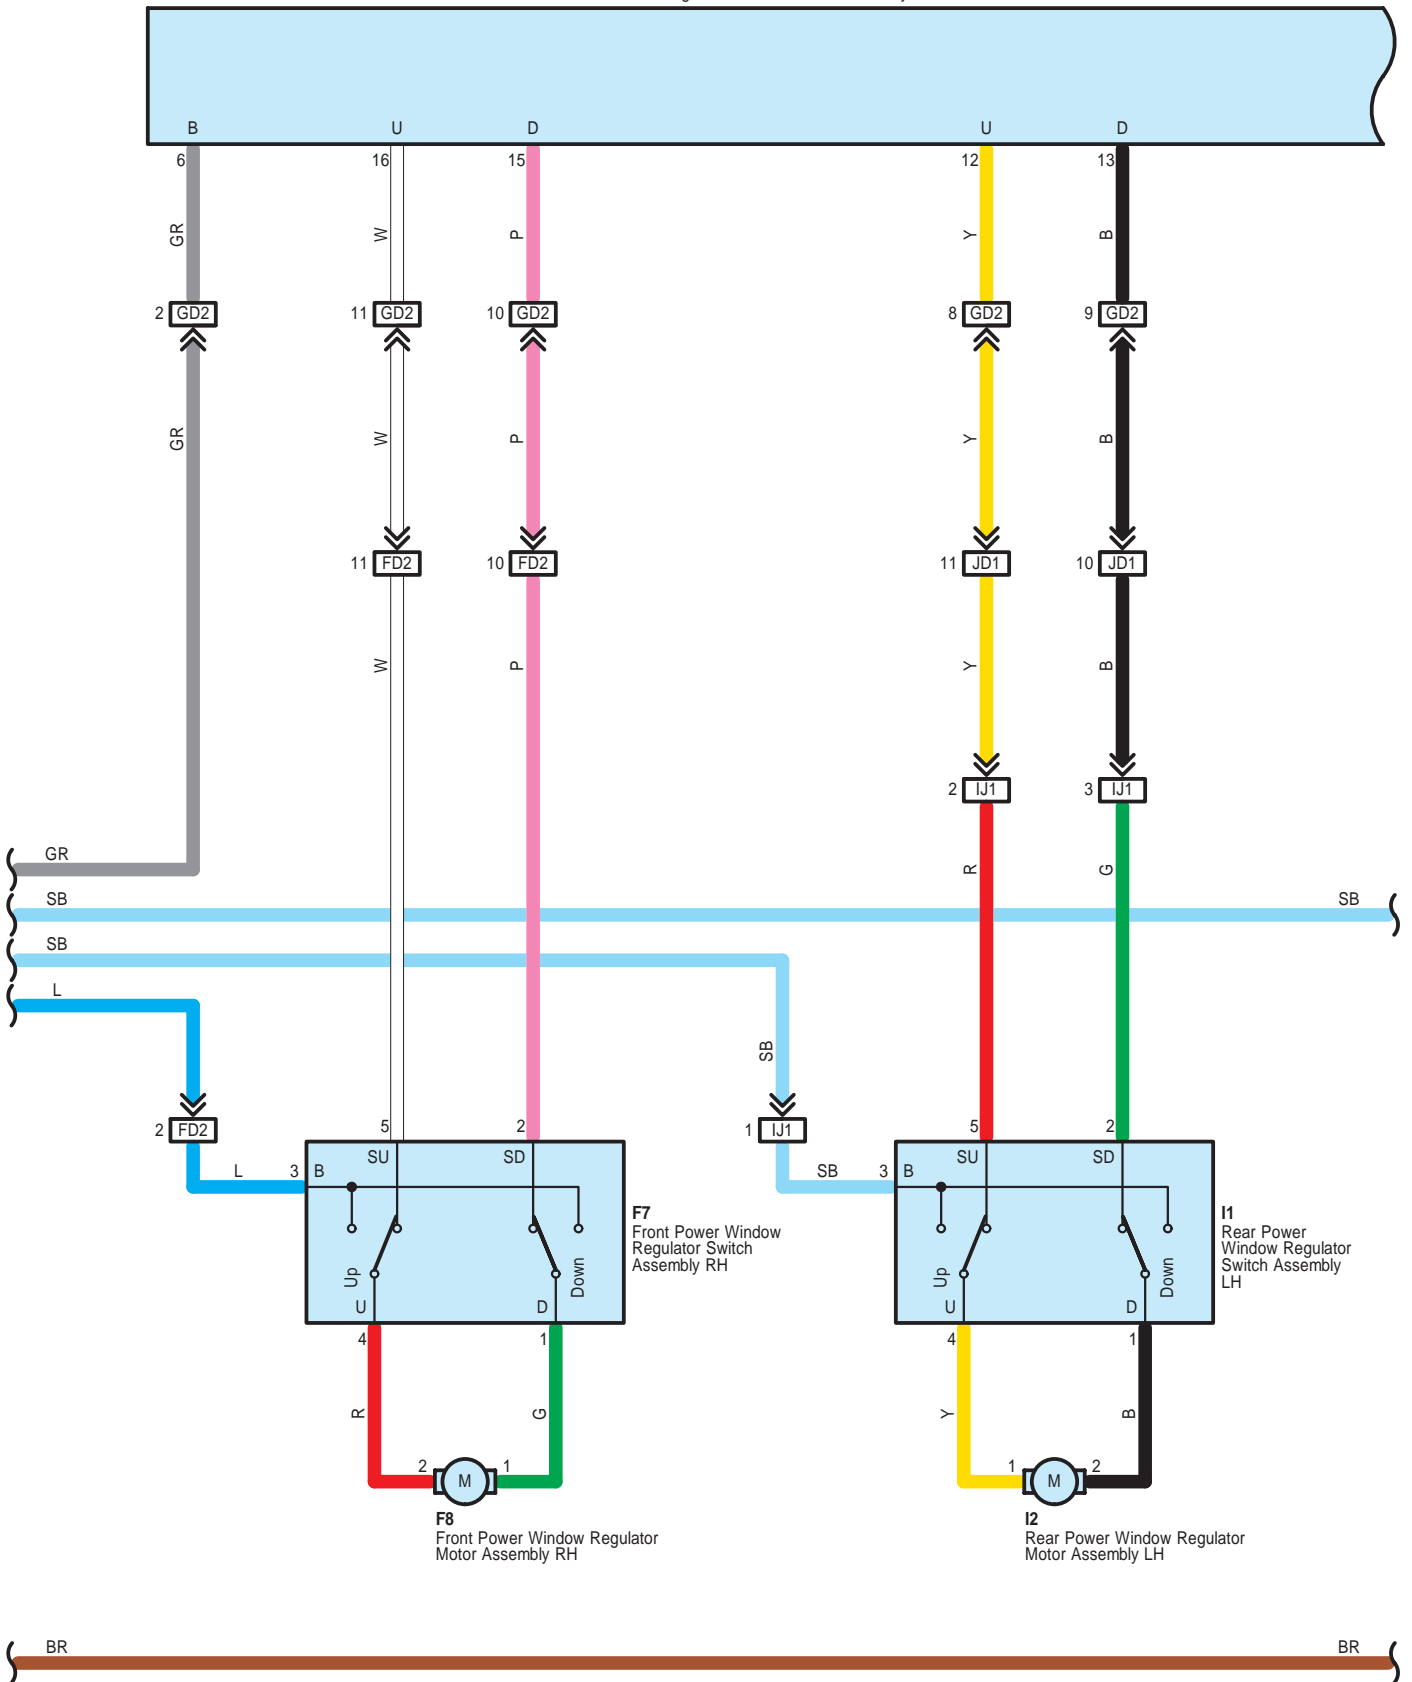

Power Window

G7
Power Window Regulator Master Switch Assembly

Power Window

Power Window

FD2
White

GD2
White

HJ1
White

IJ1
White

JD1
White