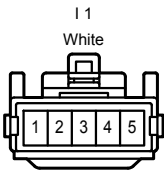

Power Window

G7
Power Window Regulator Master Switch Assembly

Power Window

Power Window

FD2
White

GD2
White

HJ1
White

IJ1
White