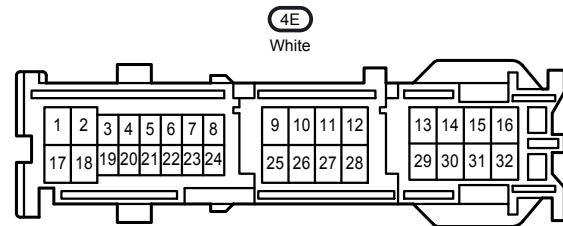

Power Window

G7
Power Window Regulator Master Switch Assembly

Power Window

Power Window

FD2
White

GD2
White

HJ1
White

IJ1
White