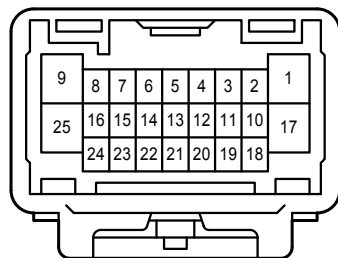

Power Window

G7
Power Window Regulator Master Switch Assembly

Power Window

Power Window

FD2
White

GD2
White

HJ1
White

IJ1
White