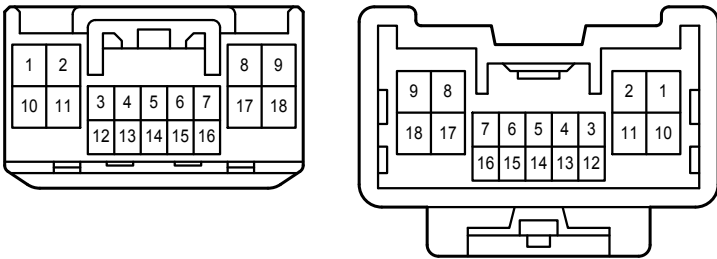

Power Window

G7
Power Window Regulator Master Switch Assembly

Power Window

Power Window

FD2
White

GD2
White

HJ1
White

IJ1
White