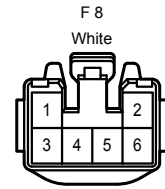

Power Window

G7
Power Window Regulator Master Switch Assembly

Power Window

Power Window

FD2
White

GD2
White

HJ1
White

IJ1
White