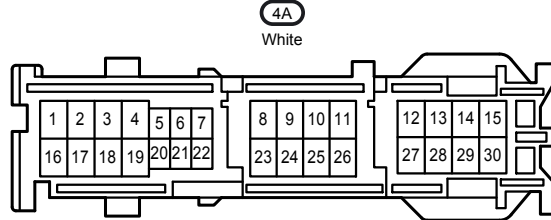

Power Window

G7
Power Window Regulator Master Switch Assembly

Power Window

Power Window

FD2
White

GD2
White

HJ1
White

IJ1
White