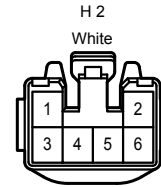

Power Window

G7
Power Window Regulator Master Switch Assembly

Power Window

Power Window

FD2
White

GD2
White

HJ1
White

IJ1
White