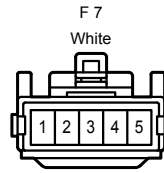

Power Window

G7
Power Window Regulator Master Switch Assembly

Power Window

Power Window

FD2
White

GD2
White

HJ1
White

IJ1
White