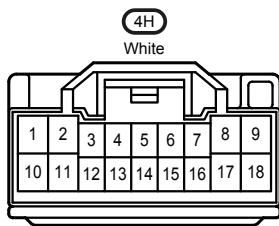

Power Window

G7
Power Window Regulator Master Switch Assembly

Power Window

Power Window

FD2
White

GD2
White

HJ1
White

IJ1
White