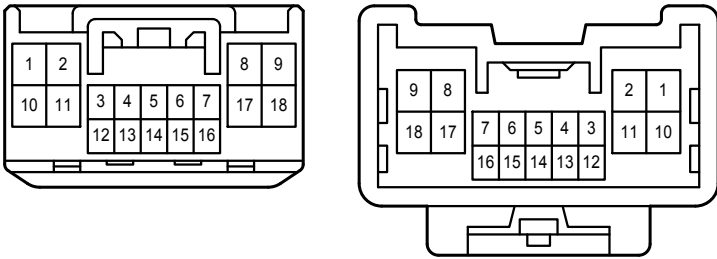

Power Window

G7
Power Window Regulator Master Switch Assembly

Power Window

Power Window

FD2
White

GD2
White

HJ1
White

IJ1
White