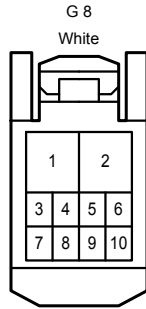

Power Window

G7
Power Window Regulator Master Switch Assembly

Power Window

Power Window

FD2
White

GD2
White

HJ1
White

IJ1
White