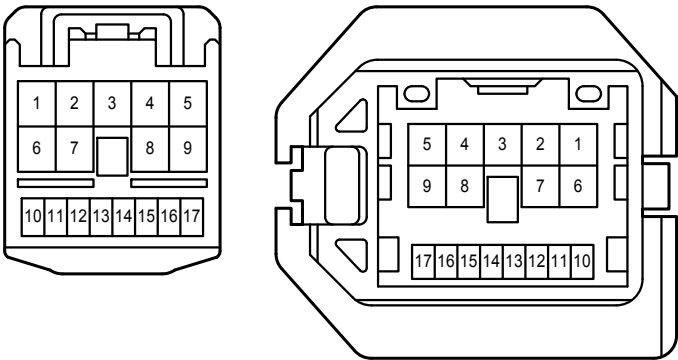

Power Window

G7
Power Window Regulator Master Switch Assembly

Power Window

Power Window

FD2
White

GD2
White

HJ1
White

IJ1
White

JD1
White