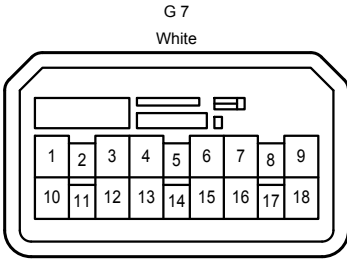

Power Window

G7
Power Window Regulator Master Switch Assembly

Power Window

Power Window

FD2
White

GD2
White

HJ1
White

IJ1
White

JD1
White