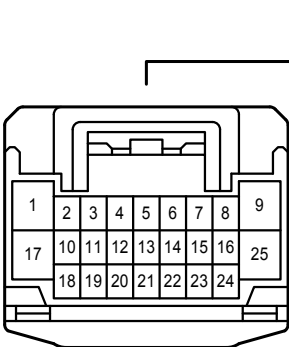

Power Window

G7
Power Window Regulator Master Switch Assembly

Power Window

Power Window

FD2
White

GD2
White

HJ1
White

IJ1
White