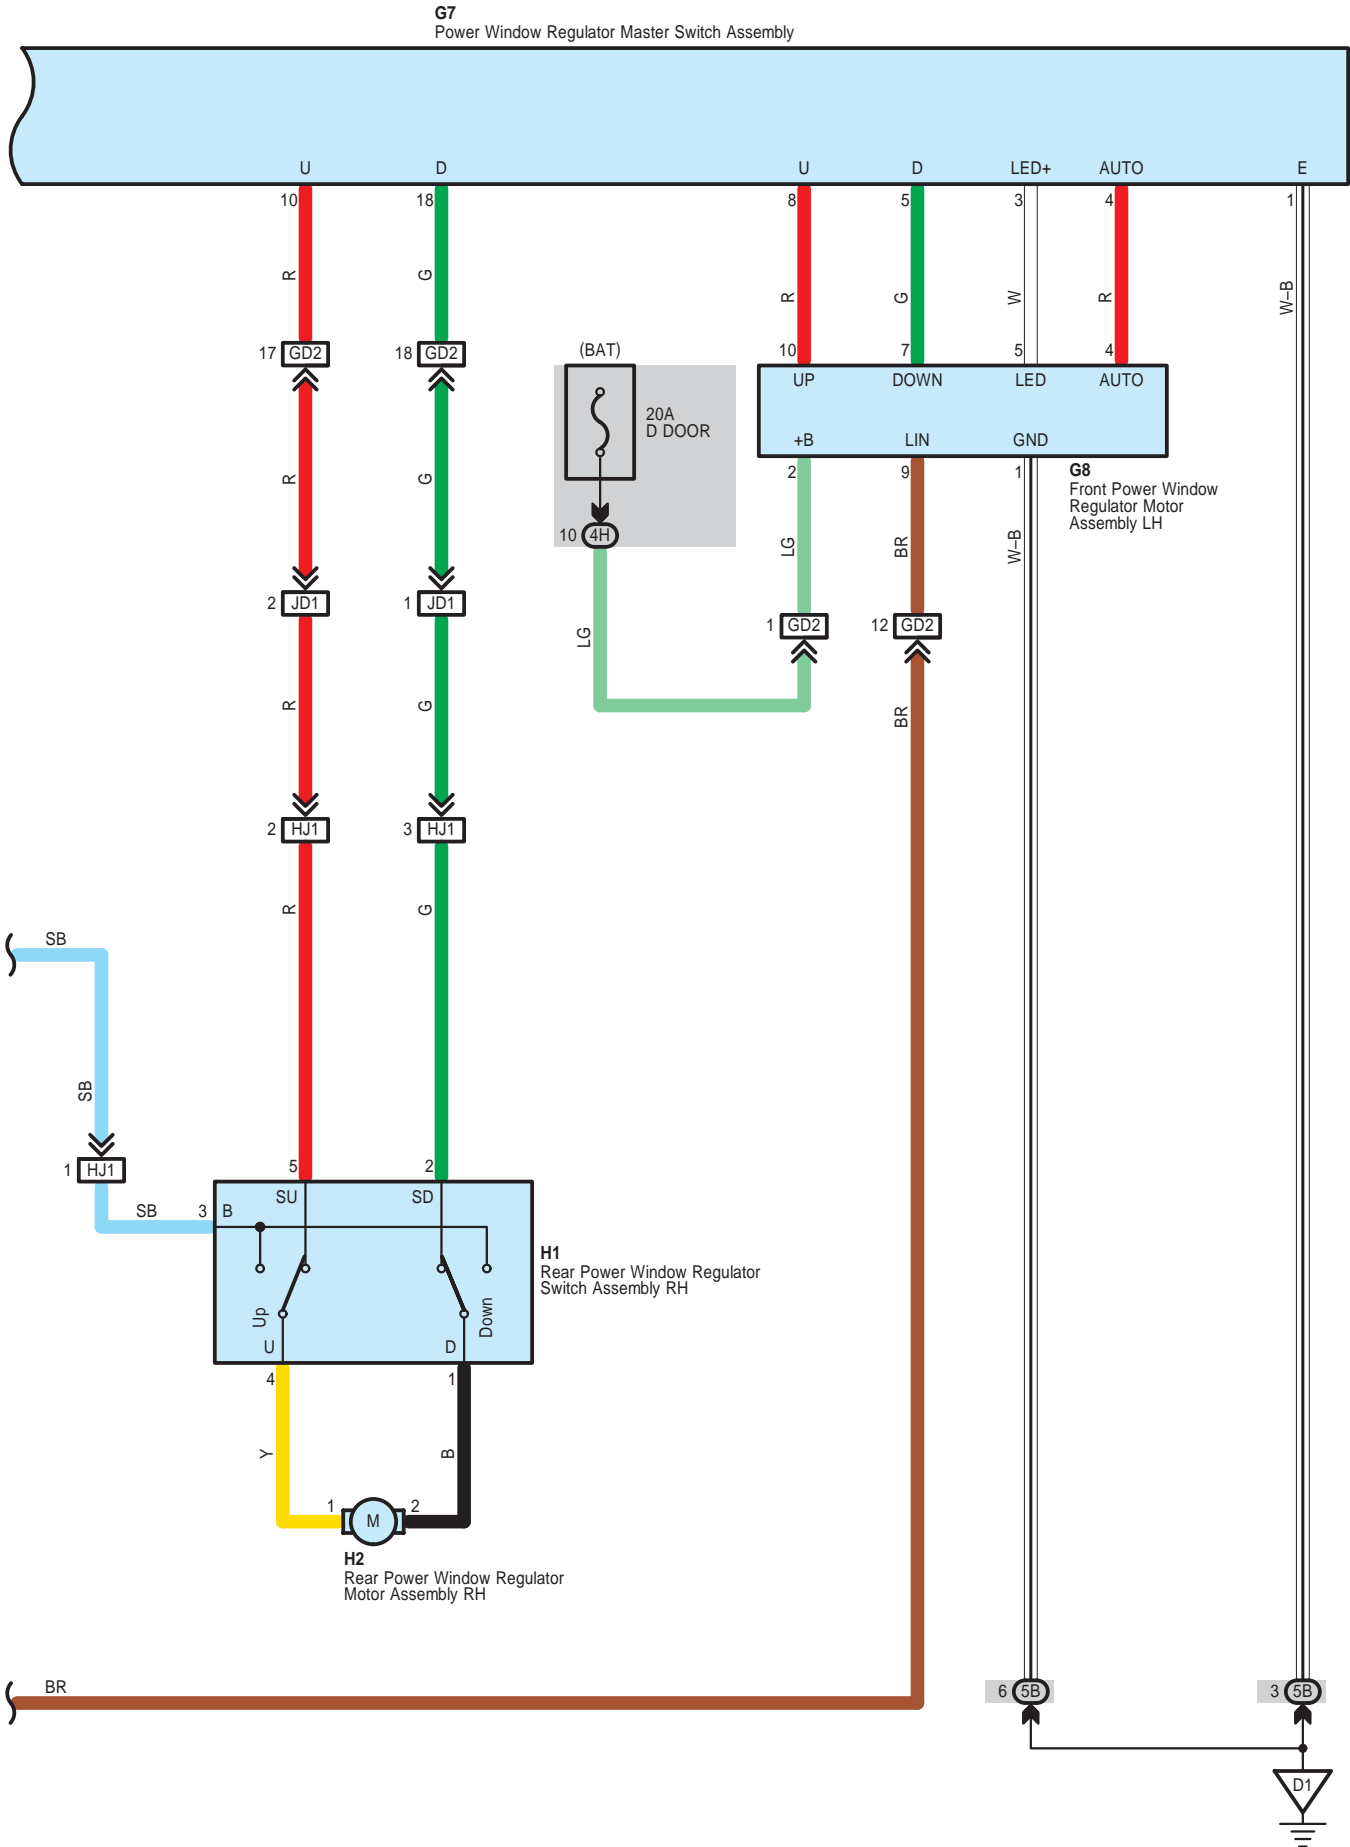

Power Window

G7
Power Window Regulator Master Switch Assembly

Power Window

Power Window

FD2
White

GD2
White

HJ1
White

IJ1
White

JD1
White