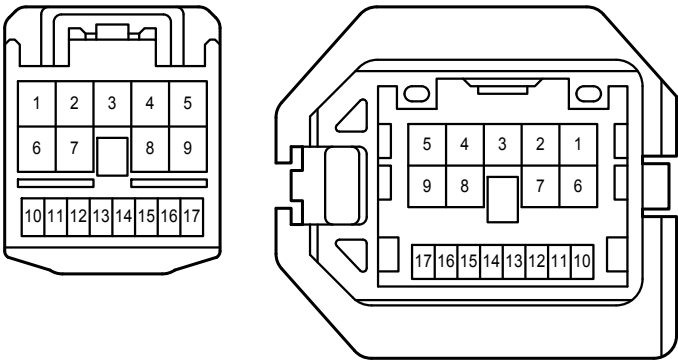

Power Window

G7
Power Window Regulator Master Switch Assembly

Power Window

Power Window

FD2
White

GD2
White

HJ1
White

IJ1
White

JD1
White