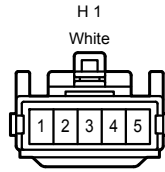

Power Window

G7
Power Window Regulator Master Switch Assembly

Power Window

Power Window

FD2
White

GD2
White

HJ1
White

IJ1
White